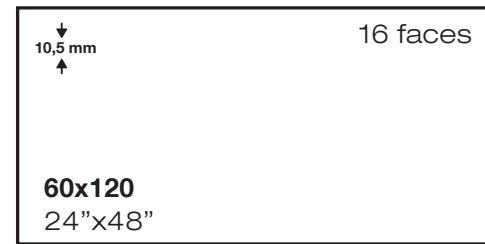

# barrow

Barrow white 120x120 / 48"x48"

# barrow

pavimento \_ porcelánico \_ tinta brillo \_ rectificado \_ mate  
 floor tile \_ porcelain \_ glossy ink \_ rectified \_ matt

30x30 (5x5)  
MP187

**Mosaicos**  
 Mosaics  
 Mosaiques  
 Mosaik