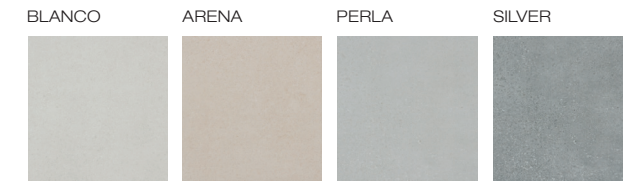

miler

RB

GRUPO BIII

25x70
10"x28"

↓
8,5 mm
↑

PAVIMENTO COORDINADO
coordinated floor tile

■ **STYL** / 60,8X60,8 cm

IN & OUT

PACKING & SPECIAL PIECES

	Pc/Cj	M2/Cj	Cj/PI	M2/PI	Kg/Cj	Kg/PI
25x70	9	1,58	64	101,12	24,64	1596,96
25x70 Riv	9	1,58	56	88,48	24,64	1399,84
	Cód.		Cód			
Miler	MR150	Rlv Sook	MR155