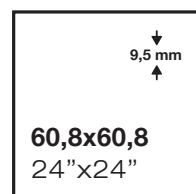

Rodapié
Skirting

Peldaño
Step

Towns gris / Rlv nimes gris 30,3x61,3 / 12"x25" _ Towns gris 60,8x60,8 / 24"x24"

mutaz

Interior y Exterior /
Indoor and Outdoor /

in & out

Mosaicos
Mosaics
Mosaïques
Mosaik

mutaz blanco