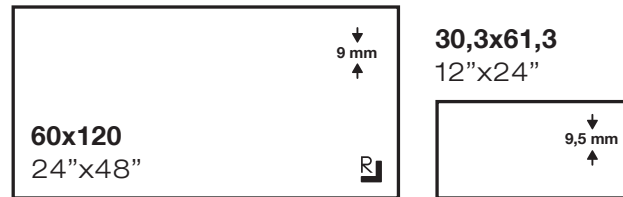

range adz

Range adz almond 30,3x61,3 / 12"x24"