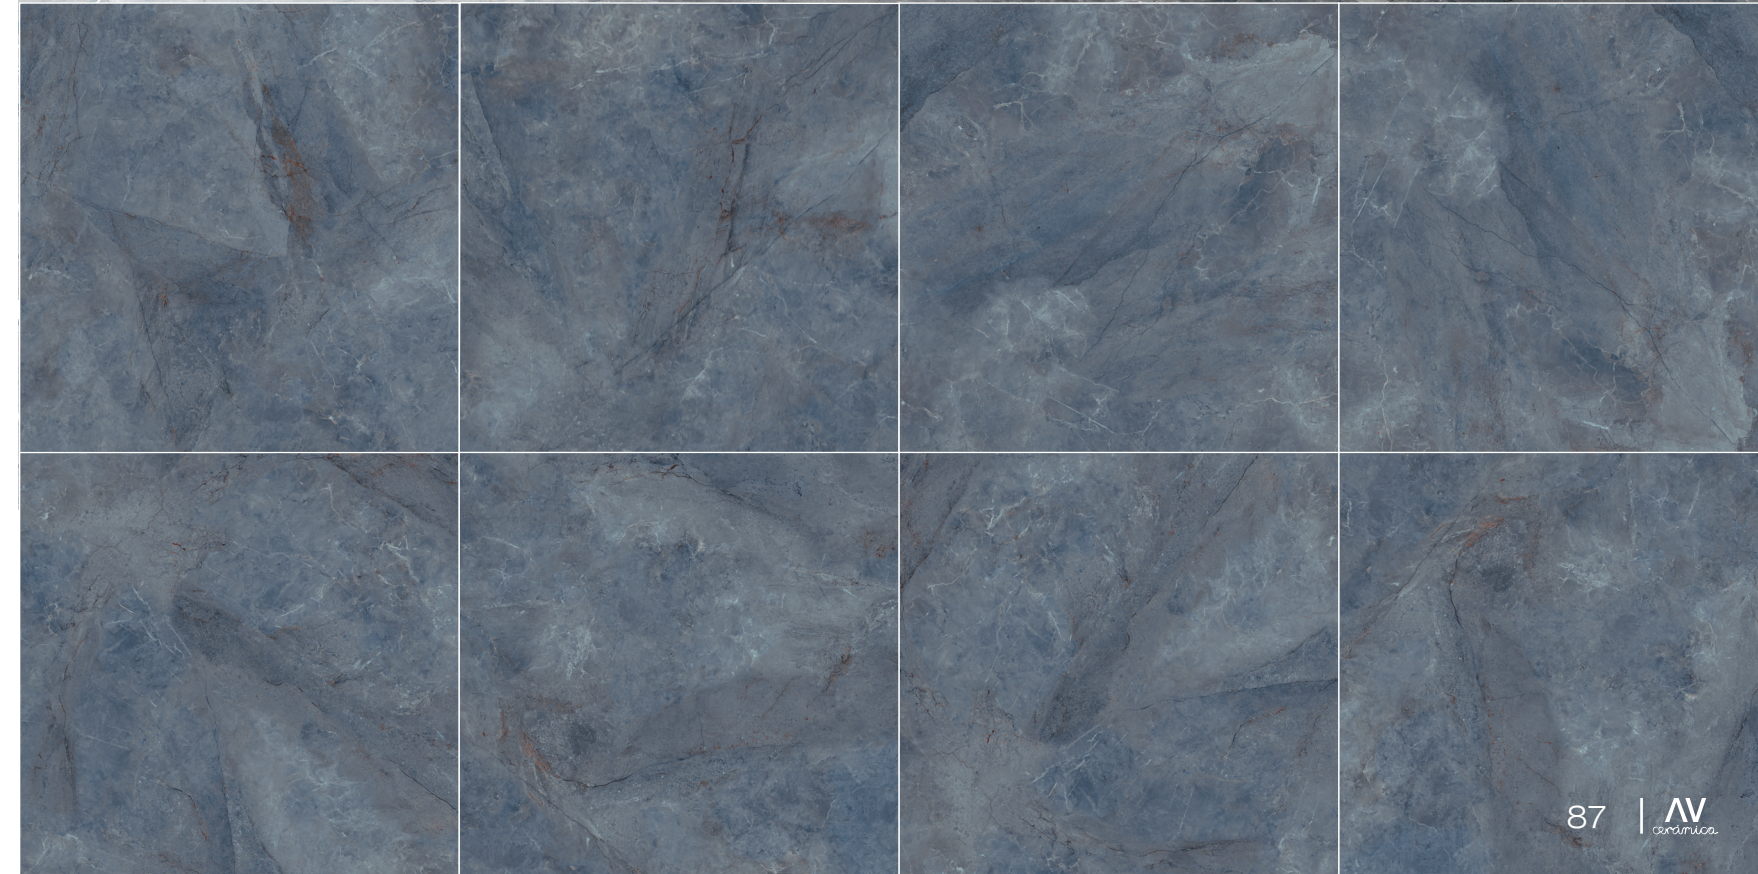

duomo

pavimento _ porcelánico _ granilla pulida _ rectificado
floor tile _ porcelain _ highly polished _ rectified

PACKING & SPECIAL PIECES

	Pc/Cj	M2/Cj	Cj/Pl	M2/Pl	Kg/Cj	Kg/Pl
60x120	2	1,44	32	46,08	34,25	1121
120x120	1	1,44	36	51,84	35	1300

	Cód.
60x120	MP324
120x120	MP334

Ver página 427
See page 427