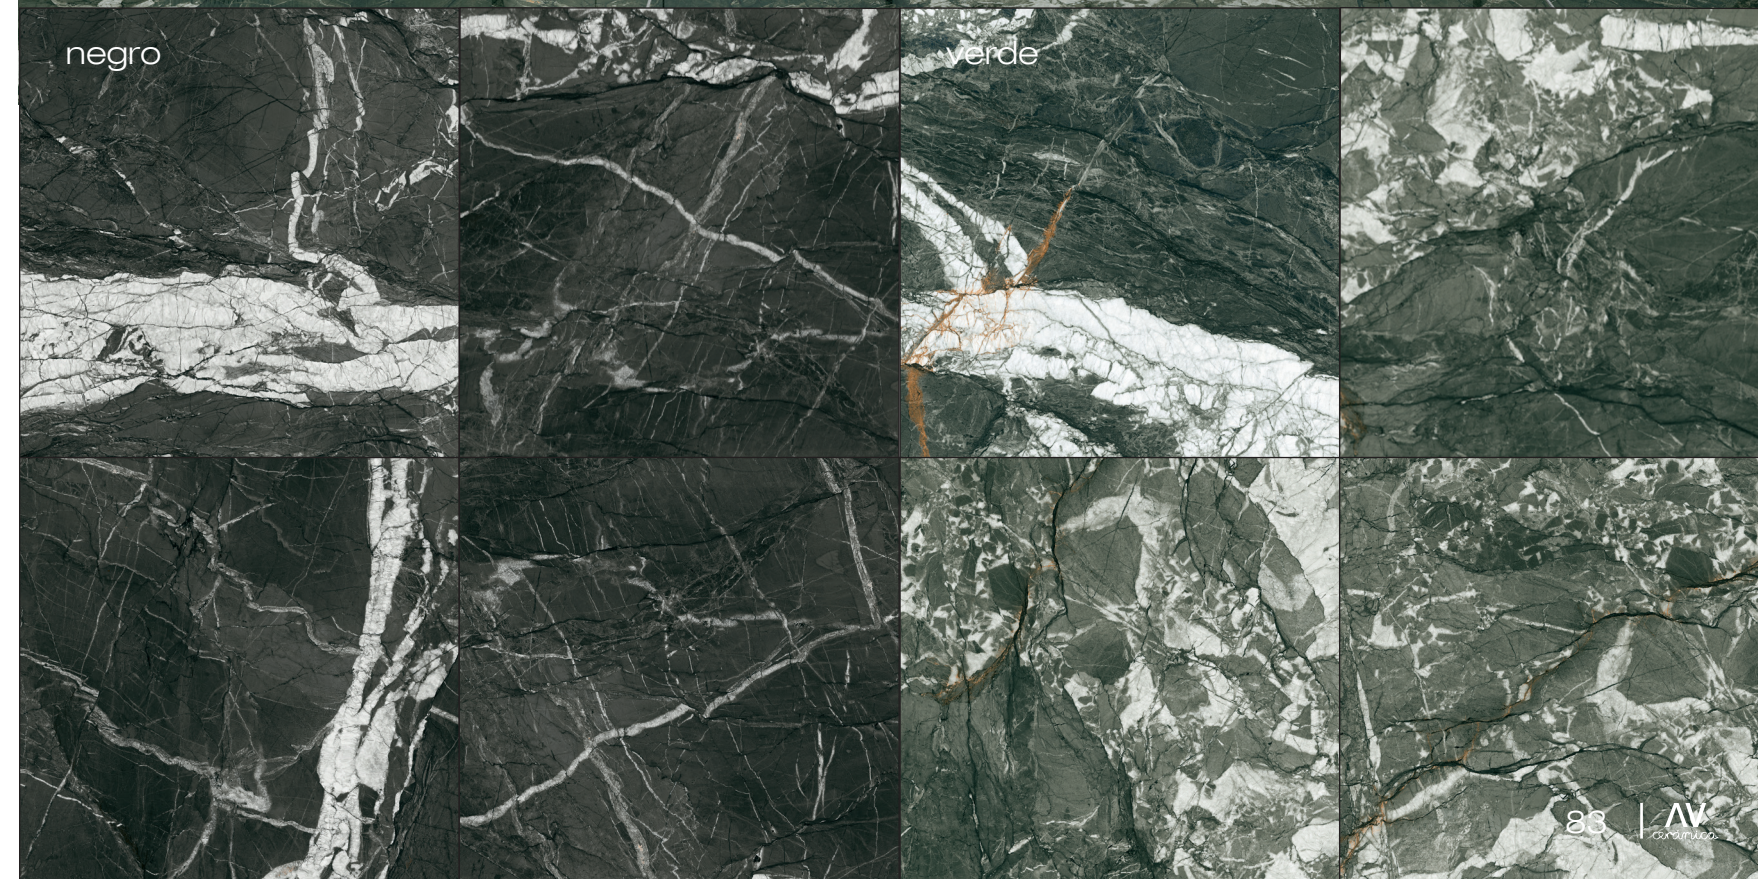

PACKING & SPECIAL PIECES

	Pc/Cj	M2/Cj	Cj/Pl	M2/Pl	Kg/Cj	Kg/Pl
60x120	2	1,44	32	46,08	34,25	1121
120x120	1	1,44	36	51,84	35	1300

	Cód.
60x120	MP324
120x120	MP334

Ver página 427
See page 427