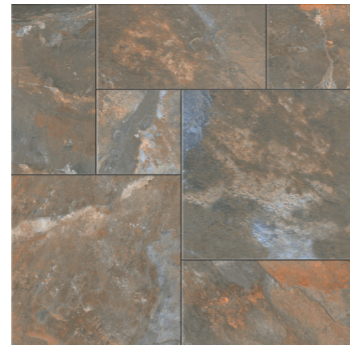

# amyr

Interior y Exterior /  
Indoor and Outdoor /

**IN & OUT**

Amyr musgo 60,8x60,8 / 24"x24"

ivory

musgo

antracita